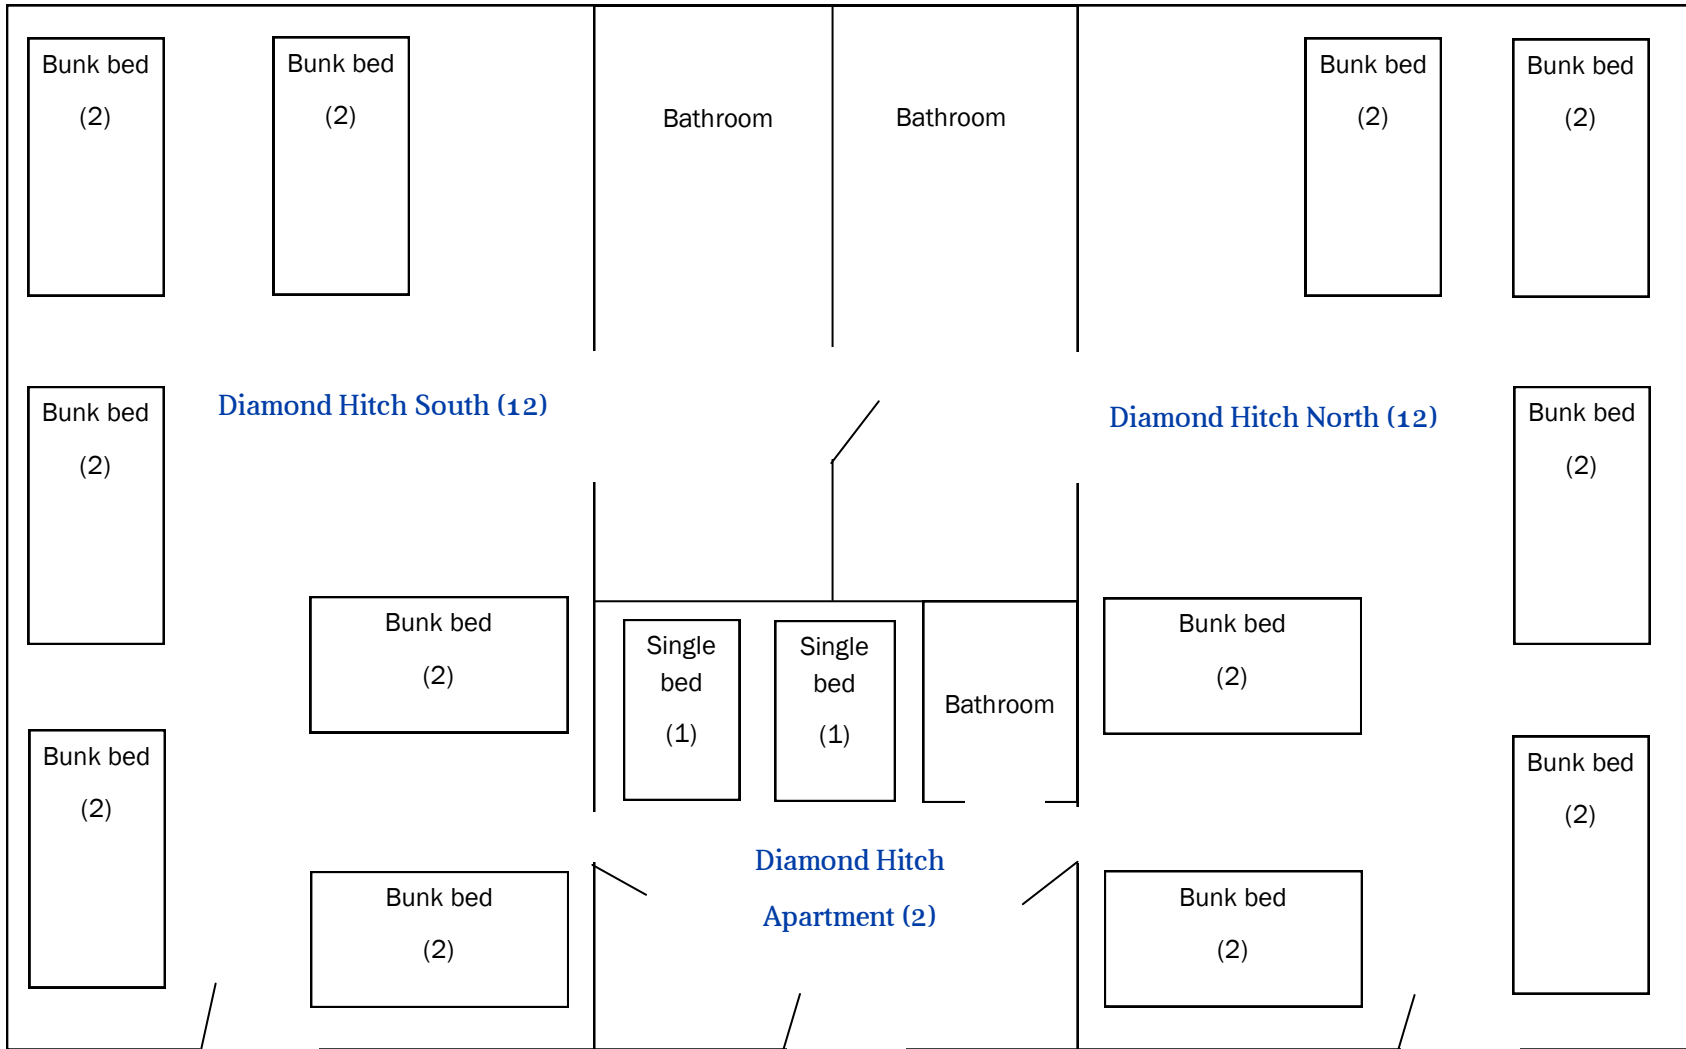

# 100 Elk Cabin Floor Plans

Round-Up Ranch Cabins

# Diamond Hitch Cabin

# Nugget Cabin

\*Nugget Apt. has access to Nugget North, through an internal door but doorway is usually blocked by a bunk bed that can be moved.

# Timberline Cabin