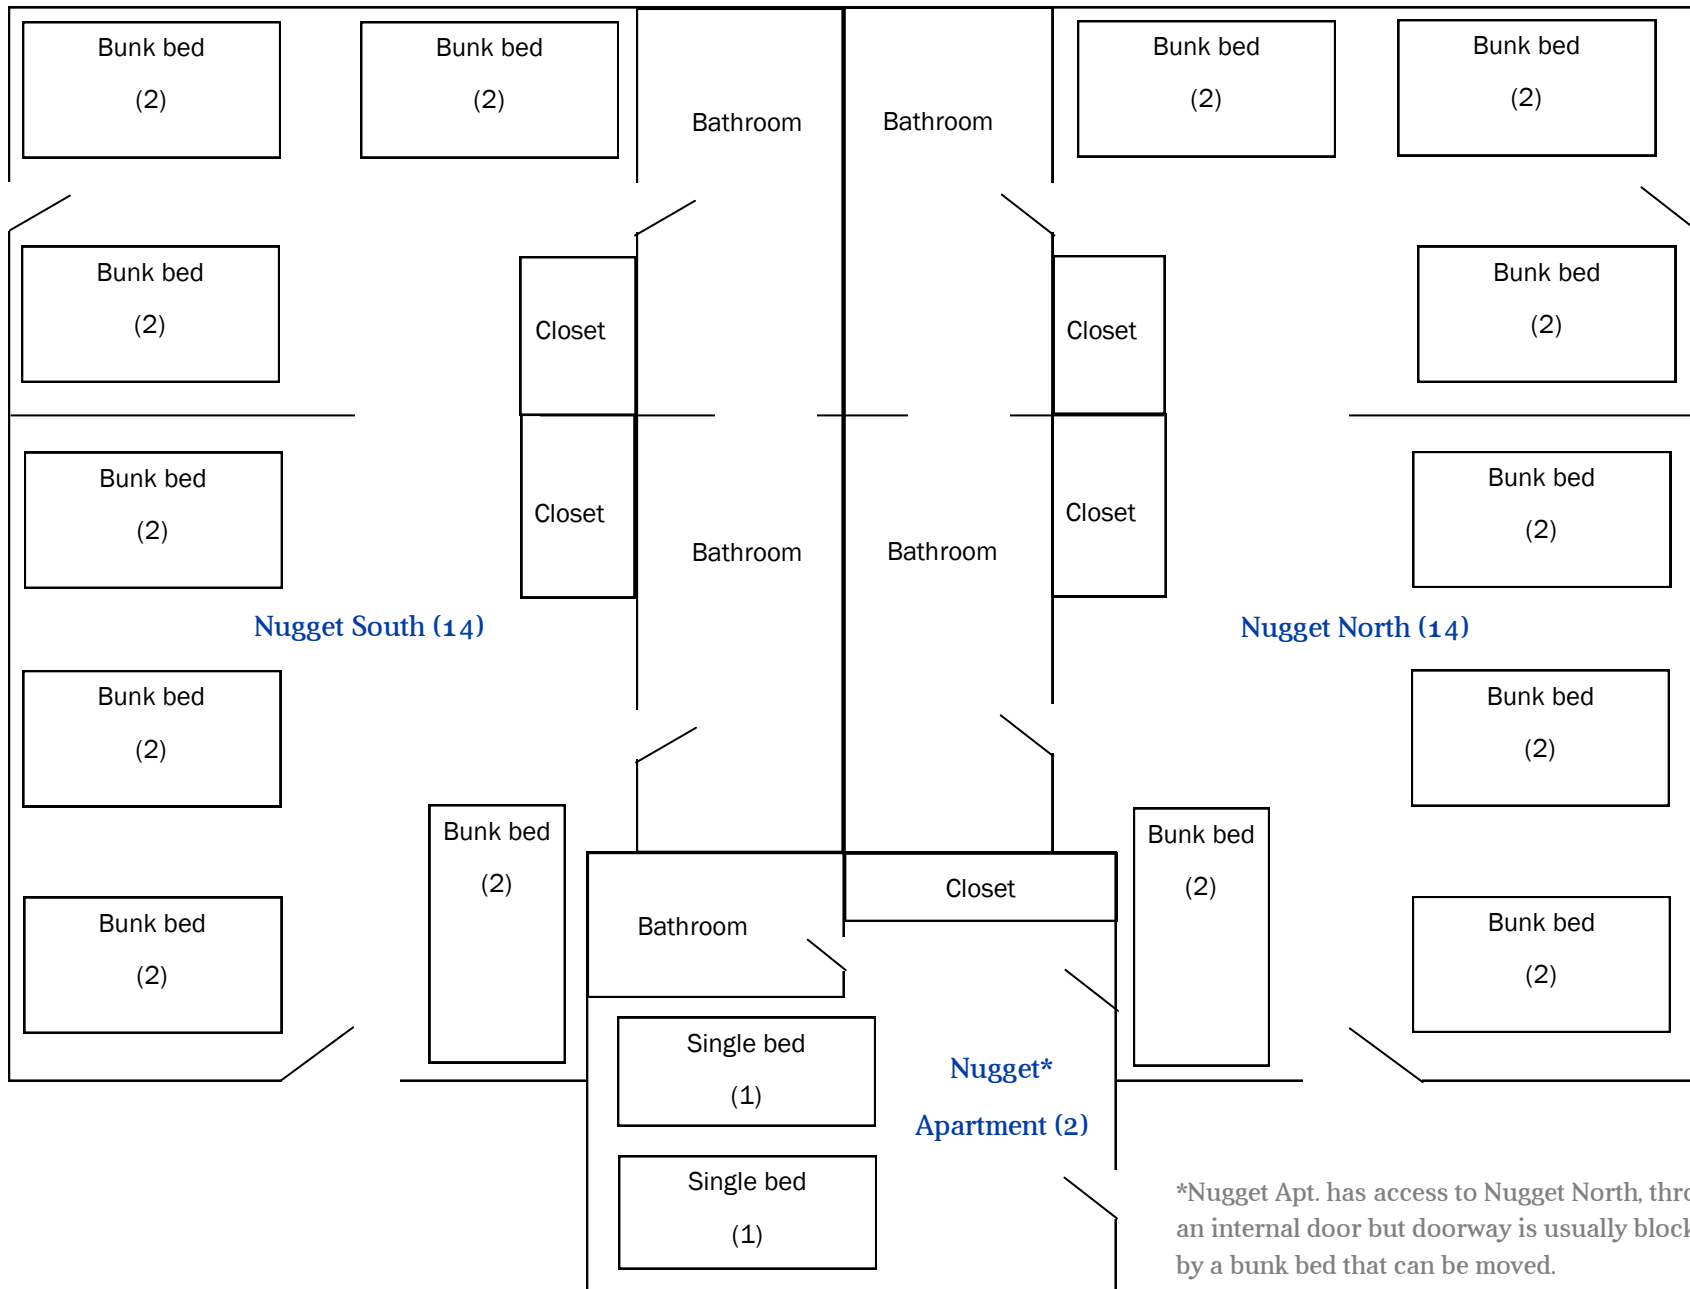

# 100 Elk Cabin Floor Plans

Round-Up Ranch Cabins

# Columbine Cabin

# Diamond Hitch Cabin

# Nugget Cabin

\*Nugget Apt. has access to Nugget North, through an internal door but doorway is usually blocked by a bunk bed that can be moved.