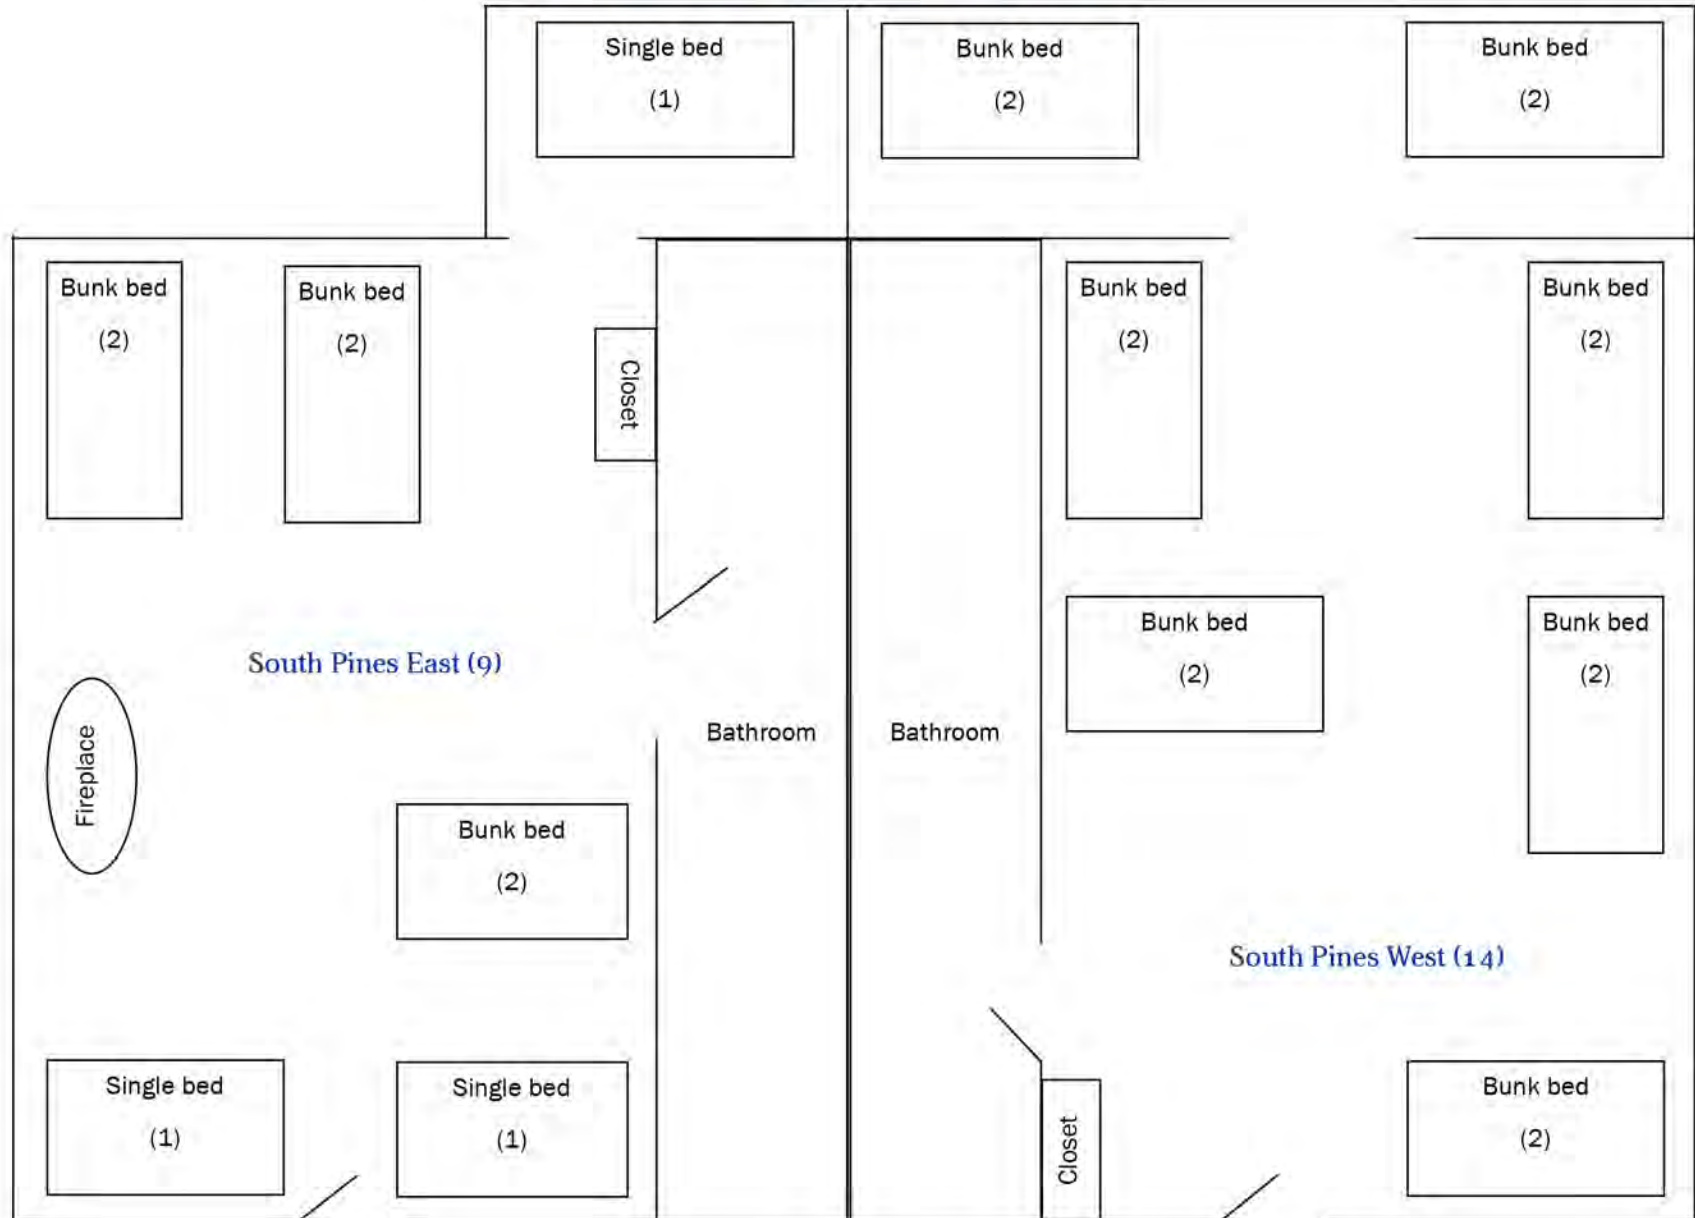

# Diamond Hitch Cabin

# Nugget Cabin

\*Nugget Apt. has access to Nugget North, through an internal door but doorway is usually blocked by a bunk bed that can be moved.

# Ponderosa Cabin

# Timberline Cabin