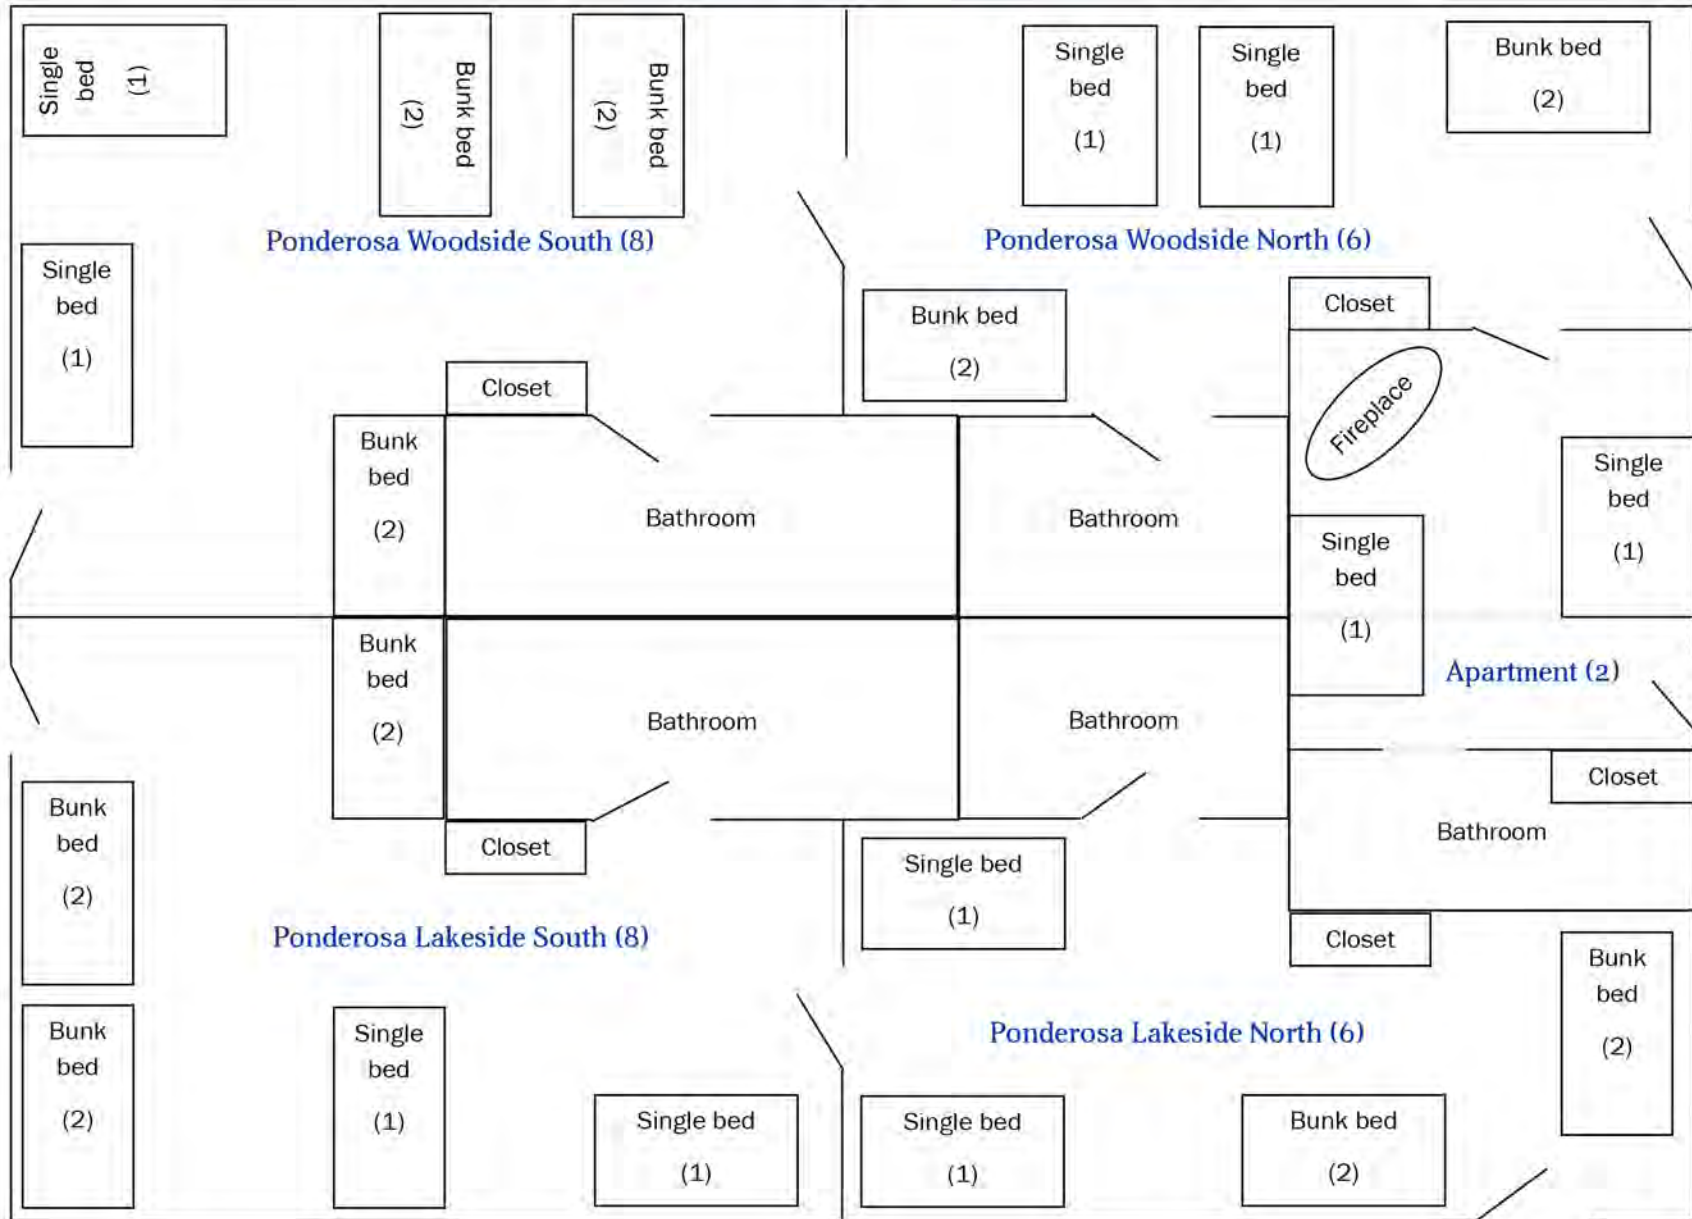

Ponderosa Cabin