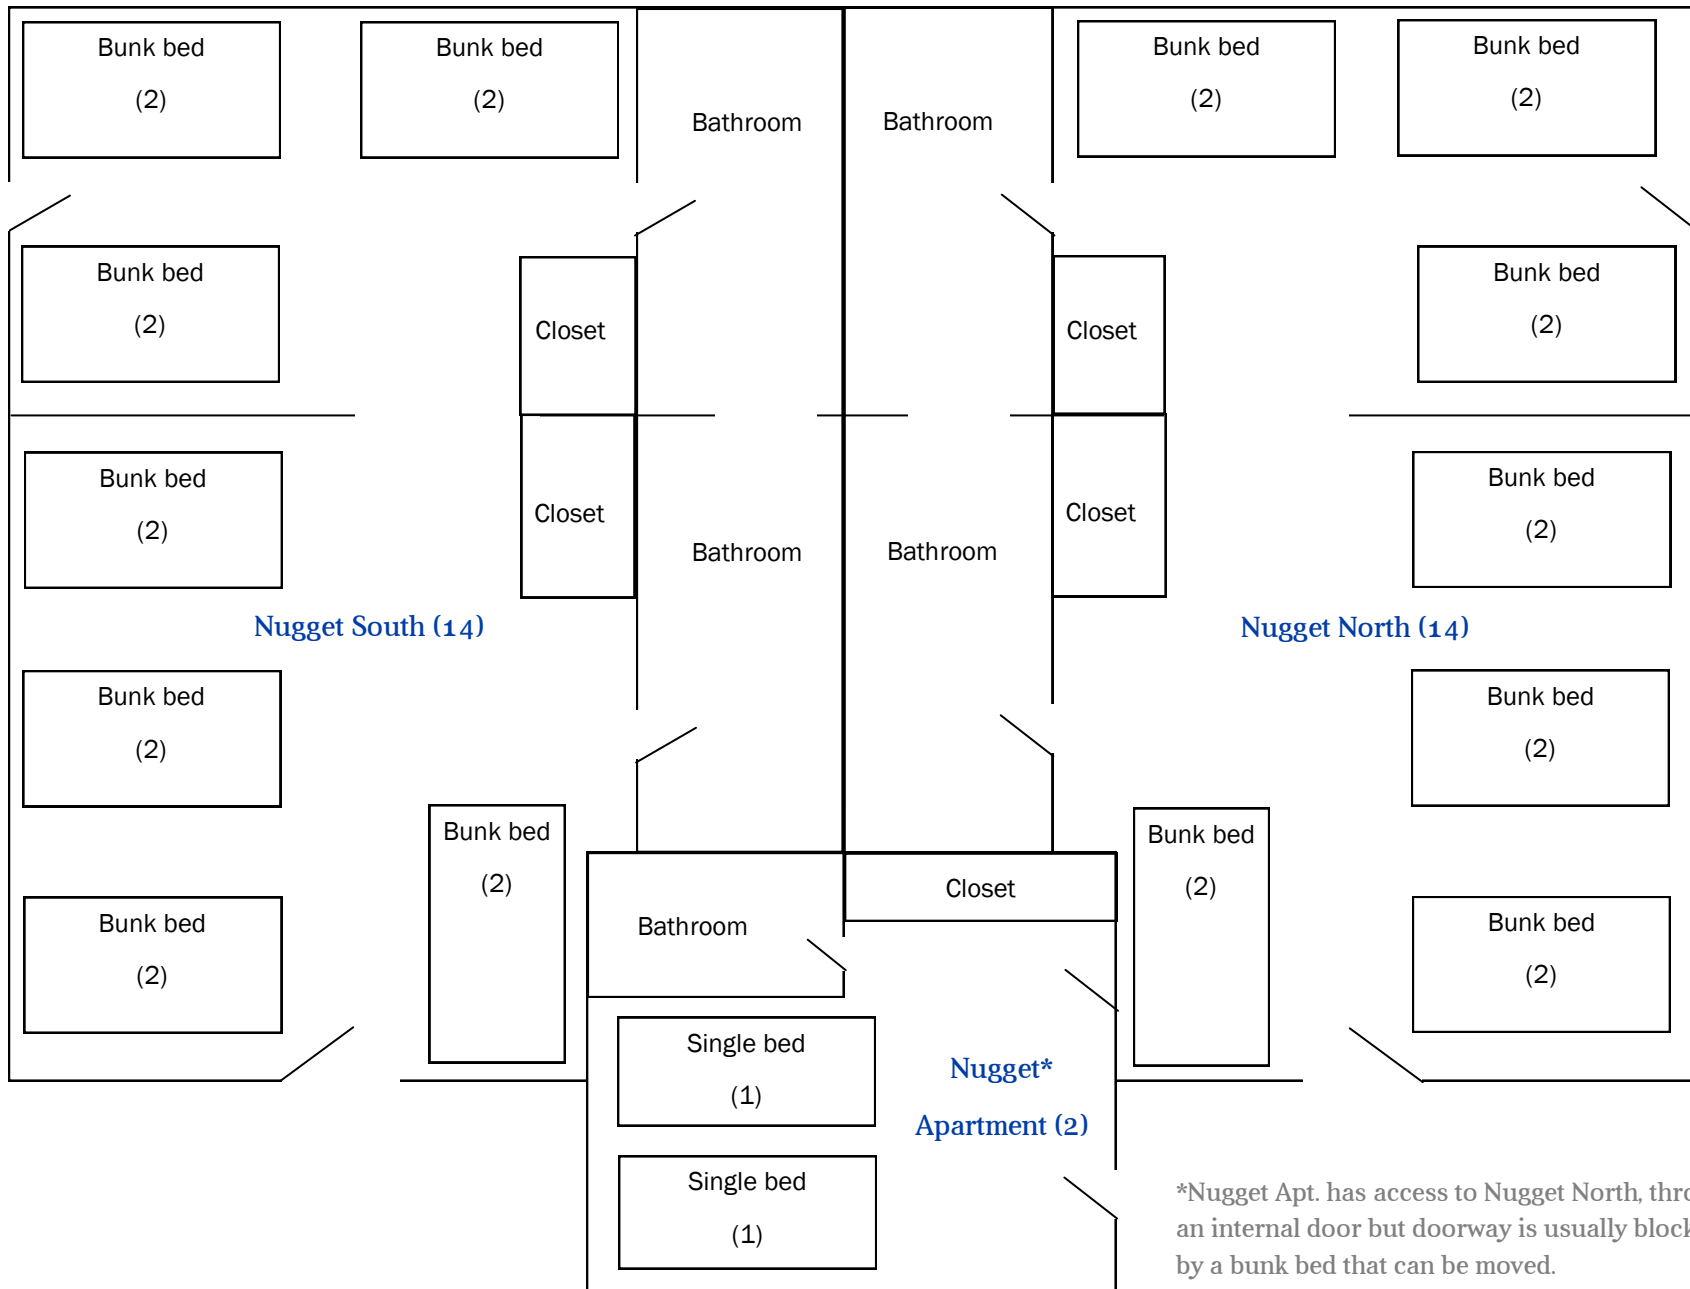

100 Elk Cabin Floor Plans

Round-Up Ranch Cabins

Columbine Cabin

Diamond Hitch Cabin

Nugget Cabin

*Nugget Apt. has access to Nugget North, through an internal door but doorway is usually blocked by a bunk bed that can be moved.

Ponderosa Cabin

Timberline Cabin