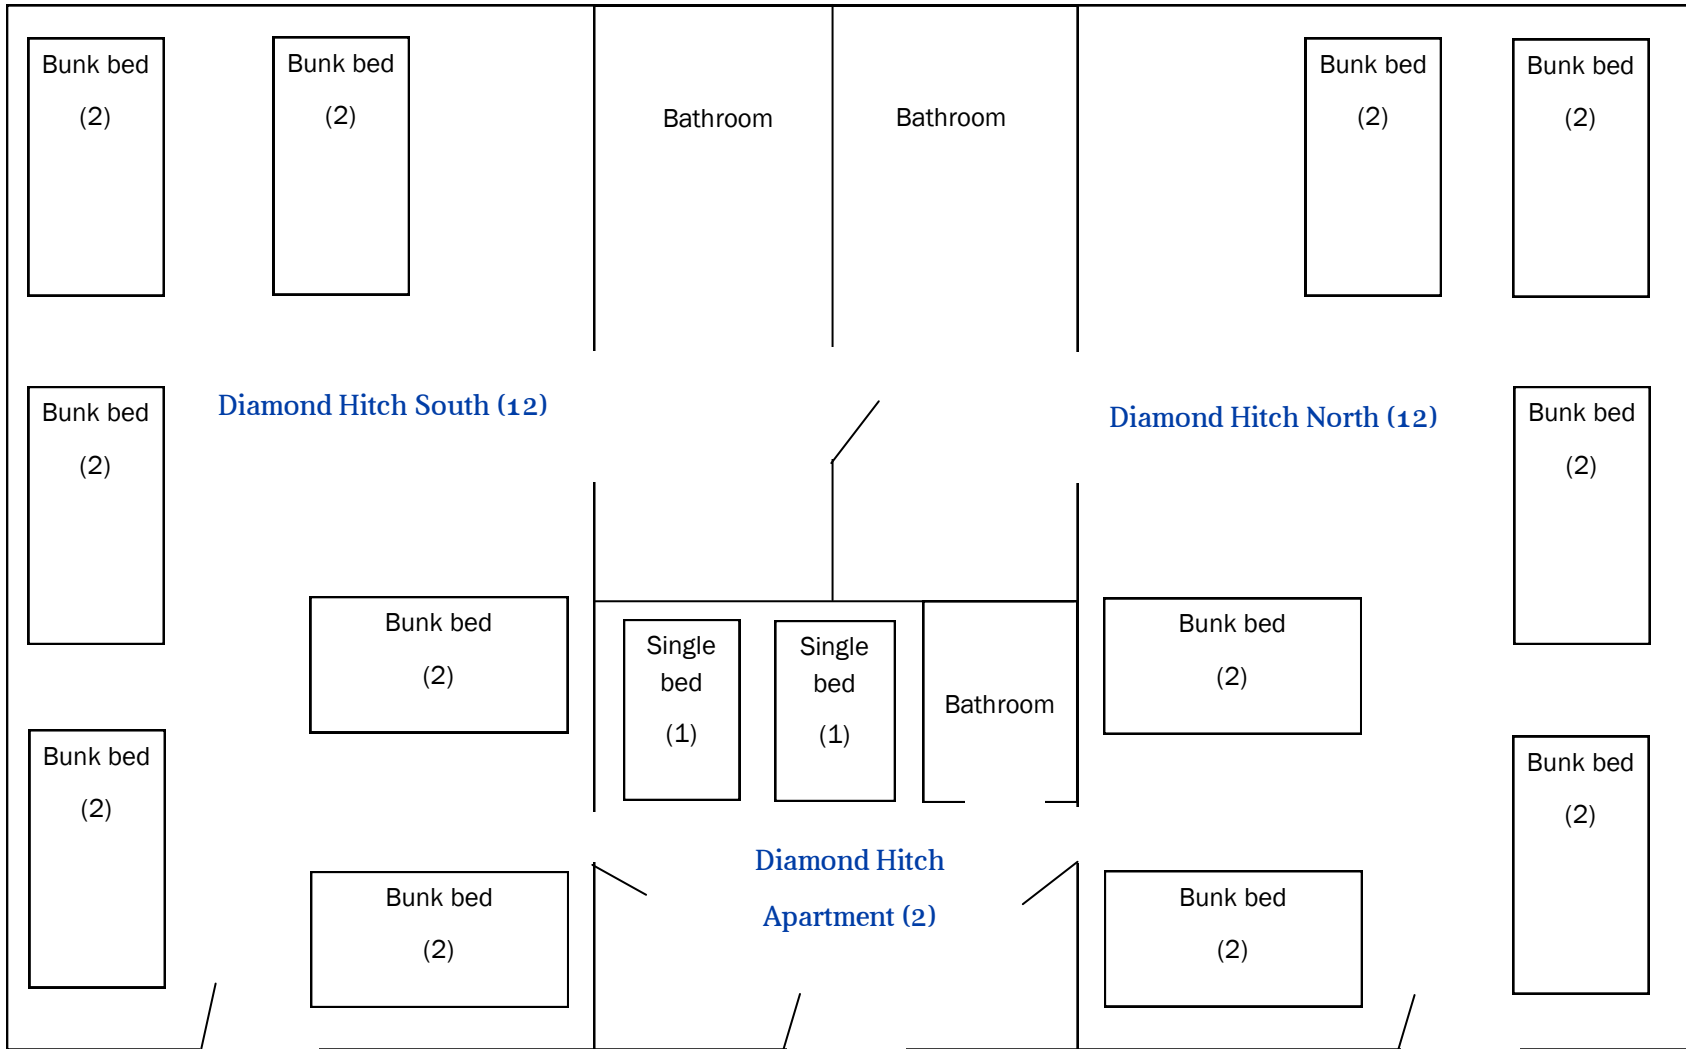

100 Elk Cabin Floor Plans

Round-Up Ranch Cabins

Columbine Cabin

Diamond Hitch Cabin

Nugget Cabin

*Nugget Apt. has access to Nugget North, through an internal door but doorway is usually blocked by a bunk bed that can be moved.

Ponderosa Cabin

Timberline Cabin